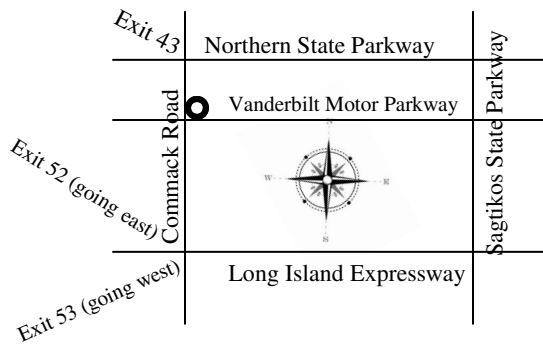

Commack Road & Vanderbilt Motor Parkway
Commack, NY 11725
(631) 499-2068
www.bonwitinn.com