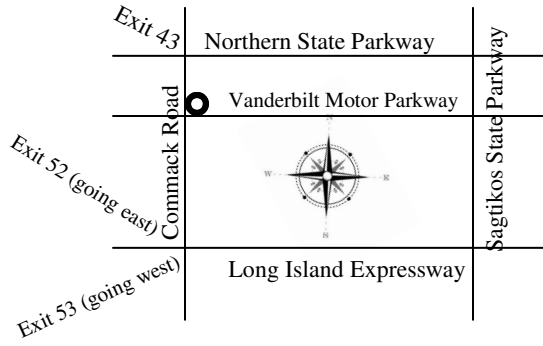

Commack Road & Vanderbilt Motor Parkway
Commack, NY 11725
(631) 499-2068
www.bonwitinn.com