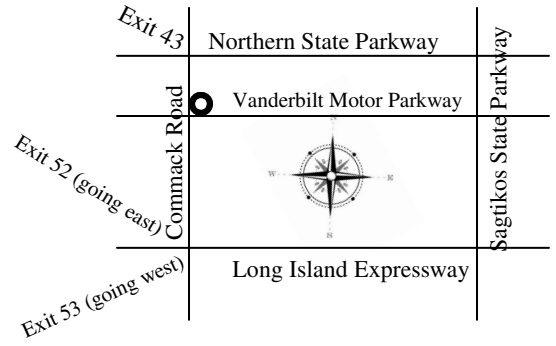

Commack Road & Vanderbilt Motor Parkway
Commack, NY 11725
(631) 499-2068
www.bonwitinn.com